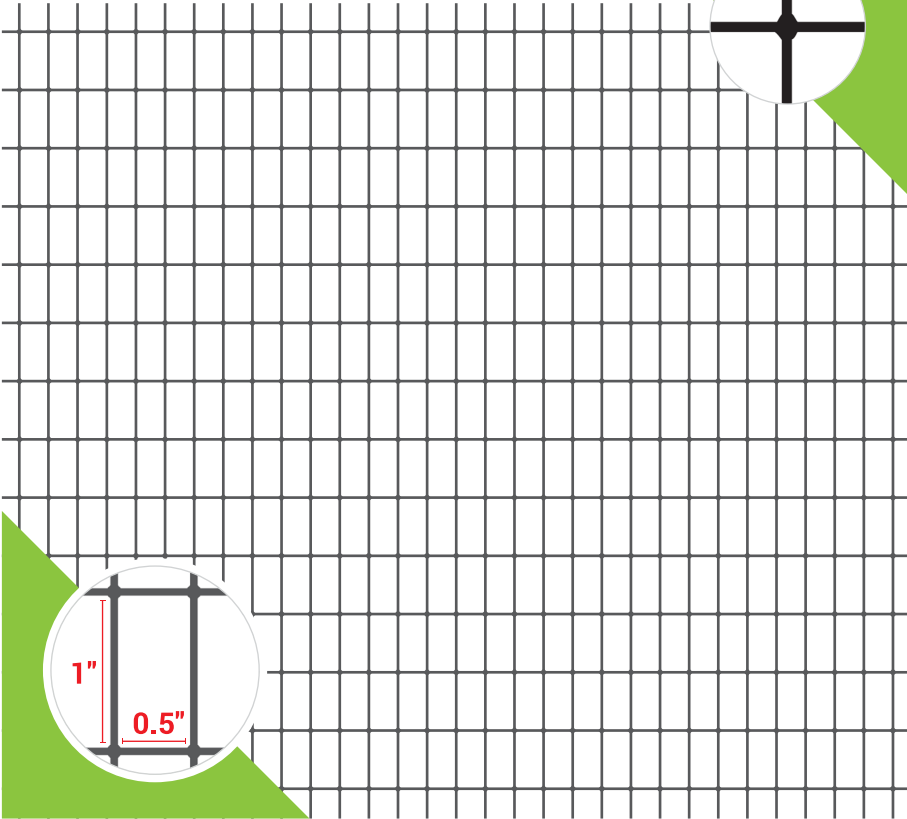

30" x 100' Rabbit Wire

30" x 100' Rabbit Wire