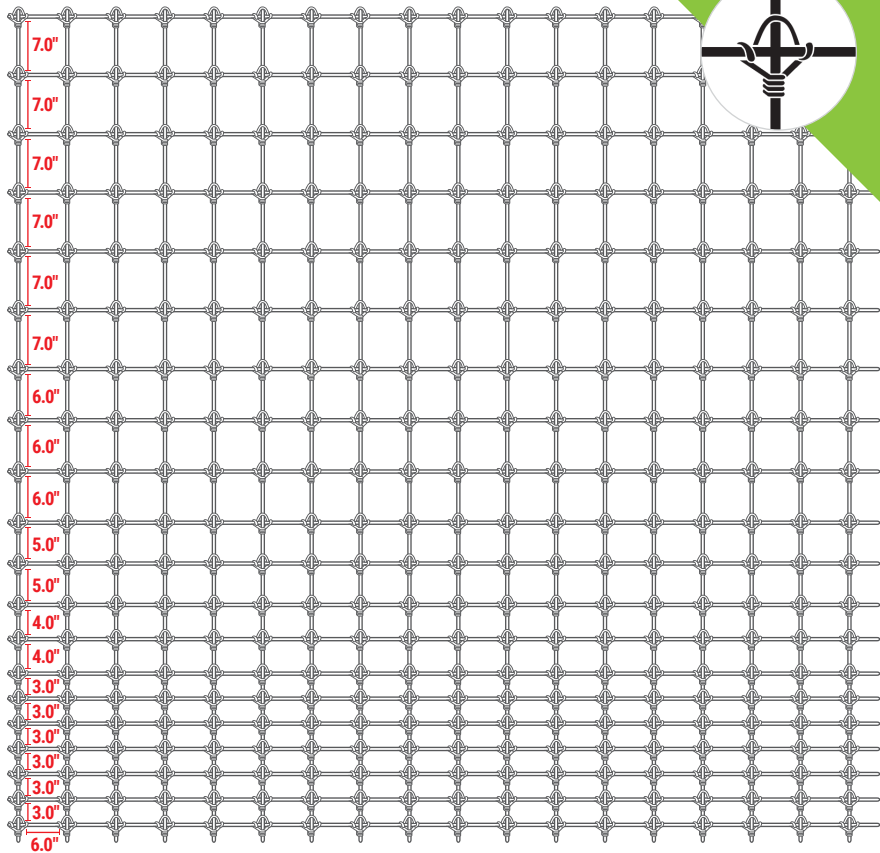

8' x 330' High Tensile Game Fence (6")

8' x 330' High Tensile Game Fence (12")